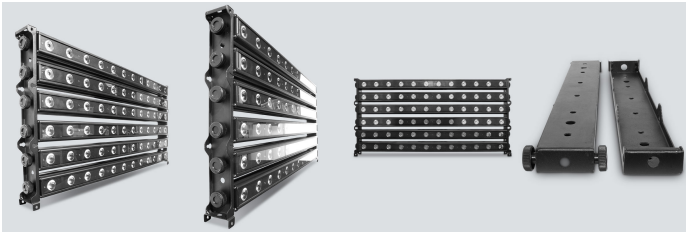

CBB-6

CBB-6 is a rigging bracket specifically designed for [COLORband PiX](#) and [COLORband PiX Mini](#) fixtures, but is also compatible with most linear CHAUVET fixtures. Each bracket holds an array of up to six units and allows the user to easily maintain uniform pixel pitch for smooth and even pixel-mapping animations.

Highlights

- Optional rigging bracket compatible with COLORband™ PiX, COLORband™ PiX Mini, COLORrail™ IRC and most CHAUVET® DJ linear lights
- Creates seamless, pixel-mapped animations across multiple fixtures by maintaining a uniform pixel pitch
- Each bracket holds up to 6 fixtures and allows for quick and easy application and removal
- Easily mounts to truss with the optional CHAUVET® DJ CLP-15 heavy-duty clamp