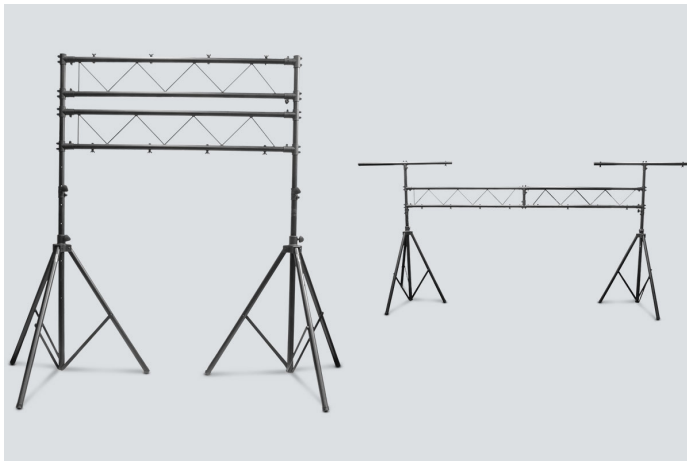

CH-31 (Portable Trussing with T-Bars)

The CH-31 is a lightweight portable trussing solution that provides mobile DJs an opportunity to raise their fixtures into the air. The CH-31 has a load capacity of 200 pounds, and can be fully extended to a height of nine feet. Featuring a weight of just 46 pounds, the CH-31 is a great mobile trussing option.

Related products: [MotionDrape LED](#) and [MotionFaçade LED](#)

Highlights

- Heavy-duty, 4-in-1 portable trussing system designed for large or small events
- 40 optional mounting points complete with 16 sets of hardware
- Easy set up and tear down with quick release pins
- Holds up to 200 pounds (90 kg) (evenly distributed) when fully assembled
- Ideal for mobile DJs and entertainers

Specifications

- Weight: 60 lb (27 kg)
- Size: (height): 9 ft (2.7 m) fully extended
- Load Capacity: 200 lb (90 kg)