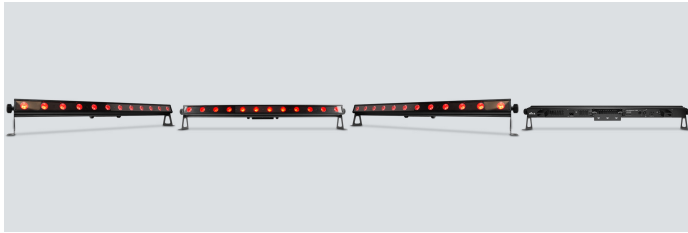

## COLORband 3 IRC

The COLORband 3 IRC is a smooth, even LED strip light that is bright enough to be a blinder. It has RGB color mixing and 3 zones of control for all kinds of chases and wall washing effects. Built-in programs and sound activation let you create looks quickly in Standalone and Master/Slave modes, and quiet operation makes it great for weddings and ceremonies. For even more options use a CHAUVET® DJ DMX controller! The CHAUVET® DJ [CBB-6](#) bracket lets you create a panel of six COLORband 3 IRCs. The COLORband 3 IRC fits in the study and stylish CHAUVET® DJ [CHS-60](#) VIP Gear bag.

# Highlights

- Full-size LED strip light functions as chase effect, blinder or wall washer
- 3 zones of control create amazing chasing effects
- Convenient access to multiple pre-built programs with or without DMX
- Includes multiple DMX personalities for a wide variety of programming styles
- Nearly eliminate multicolor shadows with high-power, tri-color LEDs
- Ideal for quiet applications due to silent operation and no moving parts
- Sound-activated programs dance to the beat of the music
- Easily transports in the optional CHS-60 VIP Gear Bag
- Works with the CBB-6 to attach multiple units together

## Specifications

- DMX Channels: 3, 6, 8, 9 or 14
- DMX Connectors: 3-pin XLR
- Light Source: 12 LEDs (tri-color RGB) 3 W (1 A), 50,000 hours life expectancy
- Strobe Rate: 0 to 20 Hz
- PWM Frequency: 2 kHz
- Beam Angle: 27°
- Field Angle: 45°
- Illuminance: 2,969 lux @ 2 m
- Power Linking: 12 units @ 120 V; 23 units @ 230 V
- Input Voltage: 100 to 240 VAC, 50/60 Hz (auto-ranging)
- Power and Current: 45 W, 0.6 A @ 120 V, 60 Hz 44 W, 0.3 A @ 230 V, 50 Hz
- Weight: 8.6 lb (3.9 kg)
- Size: 41.3 x 3.2 x 6 in (1,049 x 82 x 154 mm)
- Approvals: CE
- Optional Controllers: IRC-6