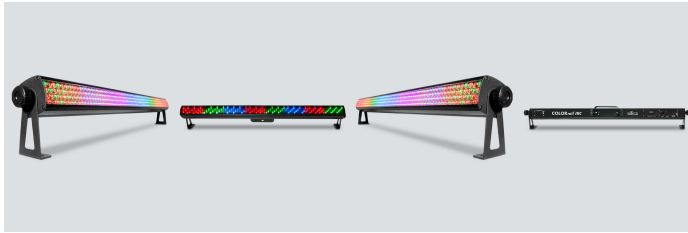

COLORrail IRC

COLORrail IRC is a linear wash and effect light fitted with 320 LEDs (128 red, 96 green, 96 blue) and featuring built-in, infrared technology. Create your own looks with eight sections of DMX control, or generate eye-catching chase and runway effects with built-in, automated and sound-activated programs. Thanks to tightly packed and evenly distributed LEDs, color mixing and wall washing occur almost immediately. For wireless (non-DMX) control, use the COLORrail IRC with the optional IRC (Infrared Remote Control).

Highlights

- Eye-catching, multicolored strip light designed for mobile entertainment applications
- Wireless, non-DMX operation is available with the optional IRC-6 remote
- Create dazzling effects with 8 sections of individual control
- Save time running cables and extension cords by power linking multiple units
- Generate endless effects with built-in, automated programs
- Sound-activated programs dances and chase to the beat of the music
- Easily transports in the optional CHS-60 VIP Gear Bag
- Combine multiple units together with CBB-6 mounting bracket

Mount multiple units using the CBB-6 Brackets

Specifications

- DMX Channels: 2, 3, 4, 7, 14 or 26
- DMX Connectors: 3-pin XLR
- Light Source: 320 LEDs (128 red, 96 green, 96 blue) 0.25 W (20 mA), 100,000 hours life expectancy
- Beam Angle: 28° x 12°
- Illuminance: 1,140 lux @ 2 m
- Power Linking: 17 units @ 120 V; 32 units @ 230 V
- Input Voltage: 100 to 240 VAC, 50/60 Hz (auto-ranging)
- Power and Current: 57 W, 0.5 A @ 120 V, 60 Hz 58 W, 0.3 A @ 230 V, 50 Hz
- Weight: 6.3 lb (2.8 kg)
- Dimensions: 43.5 x 3 x 6 in (1,062 x 88 x 90 mm)
- Approvals: CE
- Optional Controllers: IRC-6