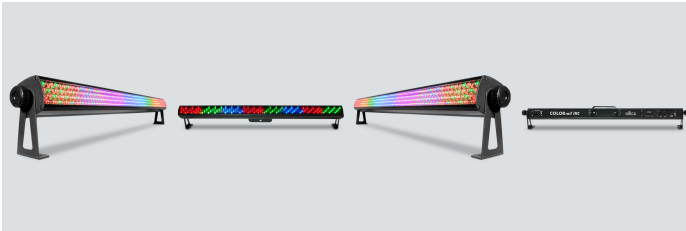

## COLORrail IRC

COLORrail IRC is a linear wash and effect light fitted with 320 LEDs (128 red, 96 green, 96 blue) and featuring built-in, infrared technology. Create your own looks with eight sections of DMX control, or generate eye-catching chase and runway effects with built-in, automated and sound-activated programs. Thanks to tightly packed and evenly distributed LEDs, color mixing and wall washing occur almost immediately. For wireless (non-DMX) control, use the COLORrail IRC with the optional IRC (Infrared Remote Control).

# Highlights

- Eye-catching, multicolored strip light designed for mobile entertainment applications
- Wireless, non-DMX operation is available with the optional IRC-6 remote
- Create dazzling effects with 8 sections of individual control
- Save time running cables and extension cords by power linking multiple units
- Generate endless effects with built-in, automated programs
- Sound-activated programs dances and chase to the beat of the music
- Easily transports in the optional CHS-60 VIP Gear Bag
- Combine multiple units together with CBB-6 mounting bracket

Mount multiple units using the CBB-6 Brackets

## Specifications

- DMX Channels: 2, 3, 4, 7, 14 or 26
- DMX Connectors: 3-pin XLR
- Light Source: 320 LEDs (128 red, 96 green, 96 blue) 0.25 W (20 mA), 100,000 hours life expectancy
- Beam Angle: 28° x 12°
- Illuminance: 1,140 lux @ 2 m
- Power Linking: 17 units @ 120 V; 32 units @ 230 V
- Input Voltage: 100 to 240 VAC, 50/60 Hz (auto-ranging)
- Power and Current: 57 W, 0.5 A @ 120 V, 60 Hz 58 W, 0.3 A @ 230 V, 50 Hz
- Weight: 6.3 lb (2.8 kg)
- Dimensions: 43.5 x 3 x 6 in (1,062 x 88 x 90 mm)
- Approvals: CE
- Optional Controllers: IRC-6