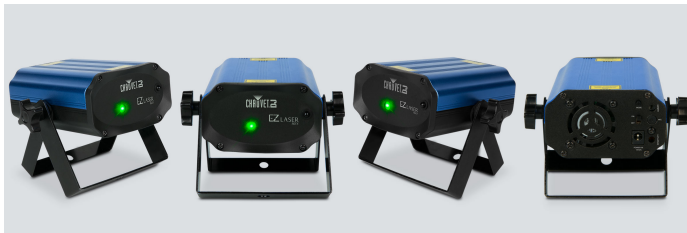

EZ Laser RGFX

The EZ Laser RGFX is a compact battery-operated laser that projects thousands of red and green laser beams. Create customized effects with independent control of red and green laser diodes and achieve a run time of up to 6 hours from a single charge with the rechargeable, lithium battery. The EZ Laser RGFX covers a large, wide area and looks great with or without fog. Generate eye-catching effects with sound-activated and automated programs and wirelessly set color and rotation speeds with the included IRC-6 remote control. The EZ Laser RGFX is variance-free and ready to use right out of the box. Fits best in the [CHS-25 VIP Gear Bag](#).

Highlights

- Compact battery-operated laser projects thousands of red and green laser beam
- Achieve a run time of up to 6 hours from a single charge with the rechargeable, lithium battery
- Create customized effects with independent control of red and green laser diodes
- Generate eye-catching effects with sound-activated and automated programs
- Covers a large, wide area and looks great with or without fog
- Wirelessly set color and rotation speeds with the included IRC-6 remote control
- Variance-free and ready to use right out of the box
- Fits best in the [CHS-25](#) VIP Gear Bag

Attach it to any truss using the easy clamp mounting ability

Specifications

- Light Source: 650 nm/80 mW (Red) laser diode, 532 nm/30 mW (Green) laser diode
- Recharge Time: 5 hours
- Coverage Angle: 80°
- Input Voltage: 12 VDC, 1A (external power supply: 100 to 240 VAC, 50/60 Hz)
- Power and Current: 17 W, .2A @ 120 V, 60 Hz
15 W, .1A @ 230 V, 50 Hz
- Weight: 1.0 lb (0.5 kg)
- Size: 4.19 x 5.43 x 5.05 in (106.43 x 138 x 128.52 mm)
- Included Controllers: IRC-6
- Bracket Mounting Hole: 10 mm
- : Complies with FDA performance standards for laser products except for deviations pursuant to Laser Notice No. 50, dated June 24, 2007
- Maximum Battery Run Time: (Auto Program): up to 5 hours(Sound-Mode): up to 6 hours