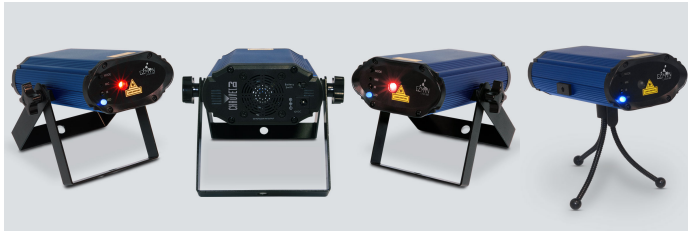

EZMiN Laser RBX

EZMiN Laser RBX is an ultra-compact, portable battery-operated, variance-free laser, ready to use right out of the box. Projecting thousands of red and blue laser beams and motion effects, it has a run time of up to 6 hours from a single charge with the rechargeable, lithium battery. Create customized shows with independent control of red and blue laser diodes and easily generate eye-catching effects with sound-activated and automated programs. It covers a large, wide area and looks great with or without fog. Wirelessly set color and rotation speeds with the included wireless remote control.

Highlights

- Compact battery-operated laser projects thousands of red and blue laser beams
- Achieve a run time of up to 6 hours from a single charge with the rechargeable, lithium battery
- Create customized effects with independent control of red and blue laser diodes
- Generate eye-catching effects with sound-activated and automated programs
- Covers a large, wide area and looks great with or without fog
- Wirelessly set color and rotation speeds with the included wireless remote control
- Variance-free and ready to use right out of the box
- Fits best in the [CHS-25](#) VIP Gear Bag

Specifications

- Light Source: 450 nm/80 mW (blue) laser diode, 650 nm/100 mW (red) laser diode
- Maximum Run Time: up to 6 hours
- Recharge Time: 5 hours
- Coverage Angle: 100°
- Input Voltage: 9 VDC, 1 A (external power supply: 100 to 240 VAC, 50/60 Hz)
- Power and Current: 1 W, 0.1 A @ 120 V, 60 Hz
1 W, 0.1 A @ 230 V, 50 Hz
- Weight: 1.3 lb (0.6 kg)
- Size: 6.4 x 5.5 x 1.9 in (163 x 140 x 48 mm)
- Approvals: CE, FDA
- Included Controllers: IR

What's Included

- External Power Supply
- Flexible tripod
- IR remote
- Hanging bracket with mounting hardware
- Warranty Card