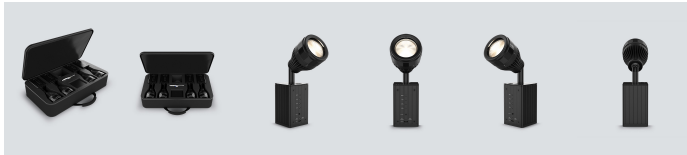

## EZPin Zoom Pack

EZPin Zoom Pack takes pin spot lighting to new heights of versatility. EZPin Zoom features manual zoom adjustment with a wide range to accommodate fixture placement at any distance. The unit is equipped with a handy magnetic base that affixes to most metal surfaces, eliminating the need for clamps, while the rechargeable battery allows the fixture to be placed anywhere. EZPin Zoom features a manually adjustable head allowing for maximum room coverage and is attachable to most mic stands. Wireless on/off operation is available with the included [IRC-6 remote](#). The EZPin Zoom Pack system includes 4 EZpin Zoom fixtures, [IRC-6 remote](#), and a carry bag.

# Highlights

- Pin spotting system includes 4 EZpin Zoom fixtures, 1 IRC-6 remote and a FREE carry bag
- Rechargeable battery allows the fixture to be placed anywhere
- Wide zoom range accommodates fixture placement at any distance
- Magnetic base affixes to most metal surfaces, eliminating the need for clamps
- Manually adjustable head allows maximum room coverage
- Wireless on/off operation is available with the included IRC-6 remote

## Specifications

- Light Source: 1 LED (natural white) 5 W, (1.5 A), 50,000 hours life expectancy
- PWM Frequency: 51Hz
- Maximum Run Time: up to 11 hours
- Recharge Time: 6 hours
- Illuminance: (5°): 3,149 lux @ 2 m  
(25°): 247 lux @ 2 m
- Input Voltage: 5 VDC, 8 A (external power supply: 100 to 240 VAC, 50/60 Hz)
- Power and Current: 41 W, 0.6 A @ 120 V, 60 Hz  
40 W, 0.3 A @ 230 V, 50 Hz
- Weight: 1.6 lb (0.7 kg)
- Size: 2.4 x 2.6 x 9.2 in (60 x 66.5 x 234 mm)
- Approvals: CE
- Zoom Range: 5°-25°
- Color Temperature: 4000 K
- Bracket Mounting Hole: M10

## What's Included

- 4 EZpin Zoom
- 4 USB cables
- 1 multi-charger
- 1 IRC-6 Remote
- 1 carrying bag
- Quick Reference Guide