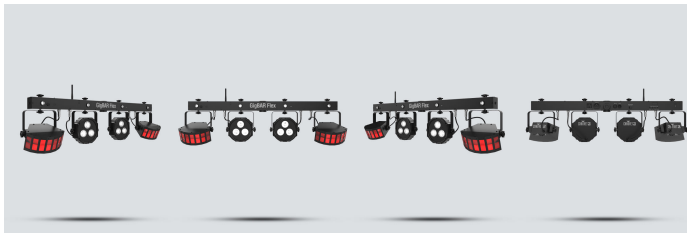

## GigBAR Flex

GigBAR Flex is an ultra-convenient 3-in-1 Pack-n-Go lighting system with a pair of LED Derbys, LED Quad-color pars (RGB + UV for increased color mixing and effects) and strobes. A pass-through mounting hole for flexible mounting options with various stage and speaker stands and adjustable leg brackets adds versatility.

# Highlights

- 3-in-1 fixture includes a pair of LED Derby, LED pars and strobe effect for ultimate convenience
- Pass-through mounting hole for flexible mounting options with various stage and speaker stands
- Built-in UV (blacklight) for increased color mixing and effects
- Four individually adjustable heads provide wide room coverage and lighting versatility
- Wireless footswitch for convenient hands-free control
- Built-in automated and sound-activated programs make dynamic light shows easy
- Get in and get out quickly with the included wireless footswitch and FREE carry bag
- Master/slave multiple units under the control of a single IRC-6 or wireless foot switch

## Specifications

- DMX Channels: 3, 8 or 20
- DMX Connectors: 3-pin XLR
- Light Source: (pars): 6 LEDs (quad-color RGB + UV) 3.5 W (1 A), 50,000 hours life expectancy  
(strobe): 4 LEDs (white & UV) 5 W (1.5 A), 50,000 hours life expectancy  
(derby): 6 LEDs (2 red, 2 green, 2 blue) 5 W (1.6 A), 50,000 hours life expectancy
- Strobe Rate: 0 to 18 Hz
- Beam Angle: (pars): 13°  
(strobe): 8°
- Field Angle: (pars): 24°  
(strobe): 18°
- Coverage Angle: (derby): 114°
- Illuminance: (pars): 1,078 lux @ 2 m (per head)  
(strobe): 86 lux @ 2 m (per zone)
- Power Linking: 12 units @ 120 V; 22 units @ 230 V
- Input Voltage: 100 to 240 VAC, 50/60 Hz (auto-ranging)
- Power and Current: 45 W, 0.7 A @ 120 V, 60 Hz  
46 W, 0.4 A @ 230 V, 50 Hz
- Weight: 11 lb (5 kg)
- Size: 37 x 4 x 15 in ( 949 x 110 x 388 mm)
- Approvals: CE
- Foot Switch Operating Frequency: 433 MHz
- Foot Switch Max Unobstructed Distance: 100 ft (30.5 m)
- Footswitch battery: 12 V A 23