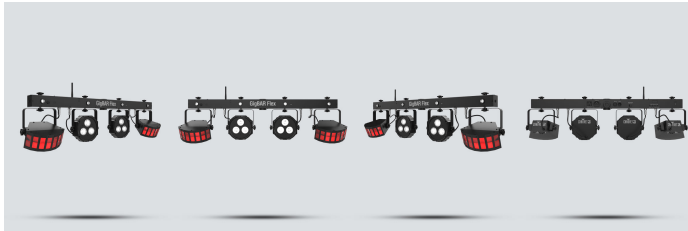

GigBAR Flex

GigBAR Flex is an ultra-convenient 3-in-1 Pack-n-Go lighting system with a pair of LED Derbys, LED Quad-color pars (RGB + UV for increased color mixing and effects) and strobes. A pass-through mounting hole for flexible mounting options with various stage and speaker stands and adjustable leg brackets adds versatility.

Highlights

- 3-in-1 fixture includes a pair of LED Derby, LED pars and strobe effect for ultimate convenience
- Pass-through mounting hole for flexible mounting options with various stage and speaker stands
- Built-in UV (blacklight) for increased color mixing and effects
- Four individually adjustable heads provide wide room coverage and lighting versatility
- Wireless footswitch for convenient hands-free control
- Built-in automated and sound-activated programs make dynamic light shows easy
- Get in and get out quickly with the included wireless footswitch and FREE carry bag
- Master/slave multiple units under the control of a single IRC-6 or wireless foot switch

Specifications

- DMX Channels: 3, 8 or 20
- DMX Connectors: 3-pin XLR
- Light Source: (pars): 6 LEDs (quad-color RGB + UV) 3.5 W (1 A), 50,000 hours life expectancy
(strobe): 4 LEDs (white & UV) 5 W (1.5 A), 50,000 hours life expectancy
(derby): 6 LEDs (2 red, 2 green, 2 blue) 5 W (1.6 A), 50,000 hours life expectancy
- Strobe Rate: 0 to 18 Hz
- Beam Angle: (pars): 13°
(strobe): 8°
- Field Angle: (pars): 24°
(strobe): 18°
- Coverage Angle: (derby): 114°
- Illuminance: (pars): 1,078 lux @ 2 m (per head)
(strobe): 86 lux @ 2 m (per zone)
- Power Linking: 12 units @ 120 V; 22 units @ 230 V
- Input Voltage: 100 to 240 VAC, 50/60 Hz (auto-ranging)
- Power and Current: 45 W, 0.7 A @ 120 V, 60 Hz
46 W, 0.4 A @ 230 V, 50 Hz
- Weight: 11 lb (5 kg)
- Size: 37 x 4 x 15 in (949 x 110 x 388 mm)
- Approvals: CE
- Foot Switch Operating Frequency: 433 MHz
- Foot Switch Max Unobstructed Distance: 100 ft (30.5 m)
- Footswitch battery: 12 V A 23