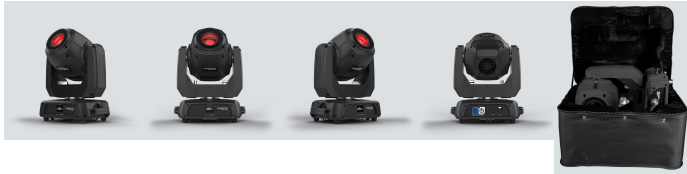

Intimidator Spot 360

Intimidator Spot 360 is a 100 W LED packed with mobile event lighting power. Dual rotating prisms are on board to split the beam and cover a larger area with Intimidator Spot 360's impressive visuals. Throw light even farther by decreasing the beam angle 5° using the manual zoom. Motorized focus gives you the ability to create sharp gobo patterns from almost any distance and Totem mode lets you keep the beams forward. Intimidator Spot 360 lets you set, save, and recall 1 scene manually, directly from the full-color LCD display. Creating amazing light shows is easy with wireless non-DMX control using the optional [JRC-6](#) remote. Intimidator Spot 360 uses powerCON®-compatible power input/output connections for power linking. A handy ¼-turn hanging bracket allows for single or dual clamp mounting options and Intimidator Spot 360 fits best in the [CHS-360](#) VIP carry bag or the [Intimidator Road Case S35X](#) flight case. This light is suitable for every event with either black or white housing.

Highlights

- Feature-packed moving head fitted with a 100 W LED designed for mobile performances
- Dual rotating prisms split the beam for great effects and cover a larger area
- Throw light farther by decreasing the beam angle 5° using the manual zoom
- Unique ¼-turn hanging bracket allows for single or dual clamp mounting options
- Project crisp gobos from nearly any distance with the motorized focus
- Beams always remain on the dance floor using the built-in, innovative Totem mode
- Set, save, and recall 1 scene manually, directly from the full-color LCD display
- Convenient, wireless non-DMX control using the optional IRC-6 remote
- powerCON®-compatible power input/output connections for power linking
- Suitable for every event with either black or white housing
- Fits best in the [CHS-360](#) VIP carry bag or the [Intimidator Road Case S35X](#) flight case