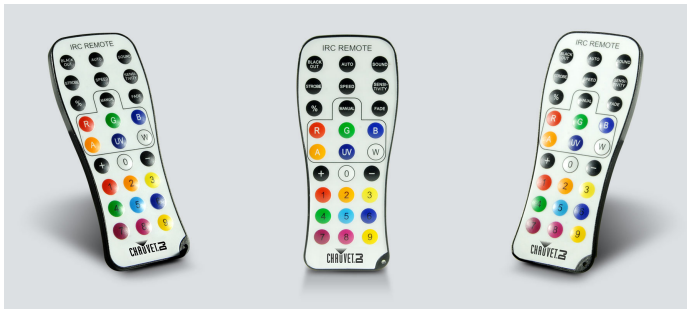

## IRC-6

IRC-6 is an easy-to-use infrared remote control (IRC) for IRC compatible lighting fixtures. It provides instant access to pre-programmed scenes, color mixing options and on-the-fly speed adjustments. This compact and lightweight remote has an approximate range of 30 feet (9 m).

# Highlights

- Wireless remote control for all CHAUVET Freedom series and IRC products
- Allows you to wirelessly select color, intensity, strobe rate and more
- Provides instant access to pre-programmed light shows
- Manually set individual color percentages to achieve the exact color without a DMX controller

## Specifications

- Input Voltage: 3 VDC lithium battery (CR2025)
- Weight: 0.7 oz (20 g)
- Size: 3.9 x 1.8 x 0.3 in (100 x 47 x 7 mm)
- Approvals: CE