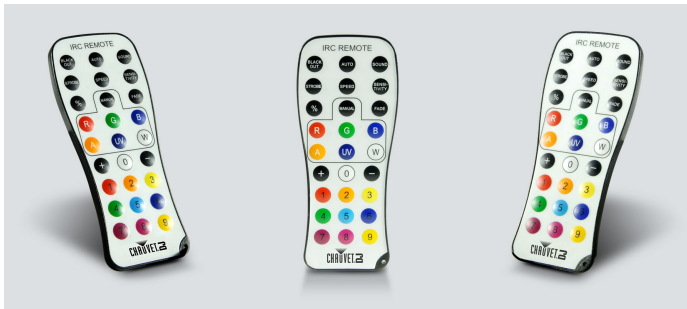

IRC-6

IRC-6 is an easy-to-use infrared remote control (IRC) for IRC compatible lighting fixtures. It provides instant access to pre-programmed scenes, color mixing options and on-the-fly speed adjustments. This compact and lightweight remote has an approximate range of 30 feet (9 m).

Highlights

- Wireless remote control for all CHAUVET Freedom series and IRC products
- Allows you to wirelessly select color, intensity, strobe rate and more
- Provides instant access to pre-programmed light shows
- Manually set individual color percentages to achieve the exact color without a DMX controller

Specifications

- Input Voltage: 3 VDC lithium battery (CR2025)
- Weight: 0.7 oz (20 g)
- Size: 3.9 x 1.8 x 0.3 in (100 x 47 x 7 mm)
- Approvals: CE