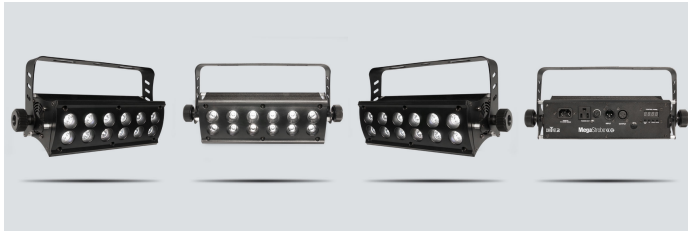

# MegaStrobe FX12

Mega Strobe FX12 is a high-power strobe light powered by 12, 3-watt white LEDs. In addition to a strobe light, it also projects a mesmerizing eye-candy effect and functions as a wide area wash. Mega Strobe FX12 includes several sweeping and eye-popping effects to electrify any dance floor!

# Highlights

- High-power, LED strobe light creates mesmerizing chase effects using 6 sections of control
- Functions as a high-speed strobe light, audience blinder or an all-on work light with dimming capability
- Easily and securely transports from gig to gig due to a lightweight, robust housing
- Covers a large area with intense strobe effects thanks to a wide coverage angle
- Easily control dimming, strobe rate, chases and operating modes using advanced software without a controller
- Save time running cables and extension cords by power linking multiple units
- Easily transports in the optional CHS-40 VIP Gear Bag

## Specifications

- DMX Channels: 2, 5 or 8
- DMX Connectors: 3-pin XLR
- Light Source: 12 LEDs (white) 3 W (700 mA), 50,000 hours life expectancy
- Strobe Rate: 0 to 26 Hz
- Beam Angle: 20°
- Field Angle: 38°
- Illuminance: 2,186 lux @ 2 m
- Power Linking: 26 units @ 120 V; 48 units @ 230 V
- Input Voltage: 100 to 240 VAC, 50/60 Hz (auto-ranging)
- Power and Current: 63 W, 0.5 A @ 120 V, 60 Hz  
66 W, 0.3 A @ 230 V, 50 Hz
- Weight: 4.1 lb (1.9 kg)
- Dimensions: 13.8 x 3.9 x 6.7 in (350 x 98 x 171 mm)
- Approvals: CE