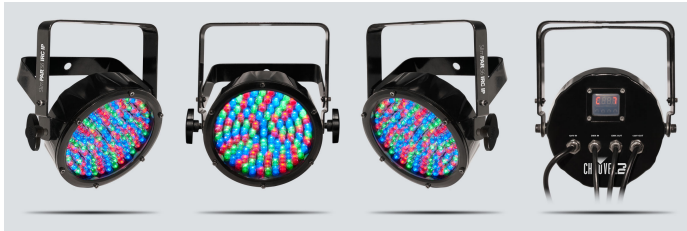

## SlimPAR 56 IRC IP

SlimPAR 56 IRC IP is an LED PAR can-style wash light housed in a casing molded after the popular [SlimPAR 56](#). Powered by 108 red, green and blue LEDs, this IP65-rated fixture eliminates the worry of ruining your units if they get wet during an outdoor event or have a drink spilled on them. Customize light shows using 3- or 7-channels of DMX control. Or, for added convenience, optional wireless remote control is available from the [IRC-6](#) (Infrared Remote Control).

# Highlights

- Outdoor-rated, LED wash light designed for any temporary outdoor event
- Eliminate the worry of rain or spilled drinks with innovative, weather-proof housing
- Easy to store and transport due to its lightweight, slim design
- For wireless, non-DMX control, use the optional IRC-6 remote
- Reduce the need for extra extension cords with power and data linking outputs
- Easily transport up to 4 units in the optional CHS-SP4 VIP Gear Bag
- Create coordinated light shows by linking other fixtures in the SlimPAR™ series via Master/Slave mode
- Fits best in the CHS-SP4 VIP Gear Bag
- Compact design easily fits inside sticks of TRUSST®

## Specifications

- DMX Channels: 3 or 7
- DMX Connectors: 3-pin XLR
- Light Source: 108 LEDs (36 red, 36 green, 36 blue) 0.25 W (20 mA), 100,000 hours life expectancy
- PWM Frequency: 1,200 Hz
- Beam Angle: 14°
- Field Angle: 23°
- Illuminance: 876 lux @ 2 m
- IP Rating: IP65
- Power Linking: 49 units @ 120 V; 80 units @ 230 V
- Input Voltage: 100 to 240 VAC, 50/60 Hz (auto-ranging)
- Power and Current: 19 W, 0.2 A @ 120 V, 60 Hz 21 W, 0.1 A @ 230 V, 50 Hz
- Weight: 4.1 lb (1.9 kg)
- Size: 9.3 x 8 x 3.2 in (236 x 203 x 82 mm)
- Approvals: CE, MET
- Optional Controllers: IRC-6
- Startup Temperature: -4 °F to 113 °F (-20 to 45) °C
- Operating Temperature: -22 °F to 113 °F (-30 to 45) °C