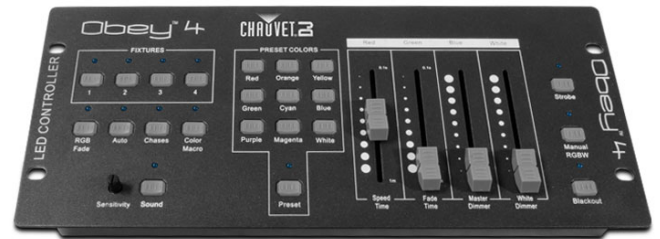

Obey 4

HIGHLIGHTS

- Compact DMX controller designed for LED fixtures with up to 4 channels
 - Channel 1: red
 - Channel 2: green
 - Channel 3: blue
 - Channel 4: white (or amber)
- Easily controls up to 4 separate fixtures
- Increase effects by simultaneously operating each fixture in different playback modes with variable fade times
- Increase flexibility with playback options that include manual RGBA/RGBW, automated and sound-activated mode
- Playback modes:
 - Preset: 9 built-in colors
 - Chases: manually trigger automated programs
 - Color macro: manually scroll through the color spectrum
 - RGB fade: automatically scroll through the color spectrum
 - RGB fade delay: automatically scroll through the color spectrum with a small delay to each fixture
 - Auto: randomly selects different colors for each fixture
- Increase control with adjustable audio sensitivity as well as strobe and blackout effects

SPECIFICATIONS

- DMX Channels : 16
- DMX Connectors : 3-pin XLR
- Strobe Rate : 0 to 33 Hz
- Input Voltage : 9 VDC, 500 mA (external power supply: 100 to 240 VAC, 50/60 Hz)
- Weight : 3 lb (1.4 kg)
- Size : 12.8 x 5.5 x 2.1 in (325 x 140 x 52 mm)
- Approvals : CE