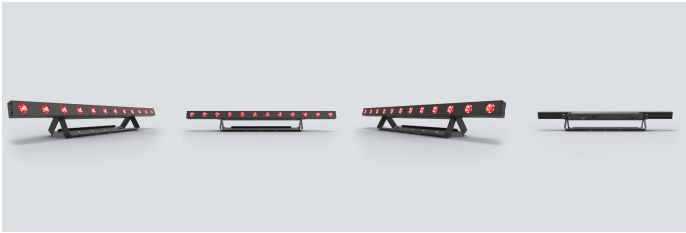

COLORband T3BT

COLORband T3BT is a full-size linear wash light with built-in Bluetooth® wireless technology. With the BTair app (patent pending), COLORband T3BT can be controlled remotely from any smart phone or tablet without any additional hardware. Download [BTair](#) for free from your favorite online app store. COLORband T3BT has 12 tri-colored (RGB) LEDs and 3 zones of control to create amazing automated effects. Access built-in automated programs via optional [IRC-6](#) remote, Master/Slave or DMX. Compatible with [BTair](#).

Highlights

- Full-size linear wash light with built-in Bluetooth® wireless technology
- Control directly from a smart phone or tablet without any additional hardware
- 3 zones of control create amazing automated effects
- Easily set static colors or automated programs with the optional [IRC-6](#) remote
- Save time running cables and extension cords by power linking multiple units
- Access built-in automated programs via [IRC-6](#) remote, Master/Slave or DMX
- Fits best in the [CHS-60](#) VIP Gear Bag
- Patent Pending

Specifications

- DMX Channels: 3, 5 or 13
- DMX Connectors: 3-pin XLR
- Max Unobstructed Distance: 150 ft (45.7 m)
- Light Source: 12 LEDs (tri-color RGB), 2.5 W (1 A)
- Strobe Rate: 0 to 25 Hz
- PWM Frequency: 7.8 kHz
- Beam Angle: 42°
- Operating Frequency: 2.4GHz
- Coverage Angle: 70°
- Illuminance: 548 lux @ 2 m
- Power Linking: 15 units @ 120 V; 28 units @ 230 V
- Input Voltage: 100 to 240 VAC, 50/60 Hz (auto-ranging)
- Power and Current: 37 W, 0.5 A @ 120 V, 60 Hz
36 W, 0.2 A @ 230 V, 50 Hz
- Weight: 6.6 lb (3 kg)
- Size: 39.3 x 3.8 x 5.5 in (1000 x 98 x 140 mm)
- Approvals: CE, FCC
- Optional Controllers: IRC-6
- Bluetooth® Version: 4.2