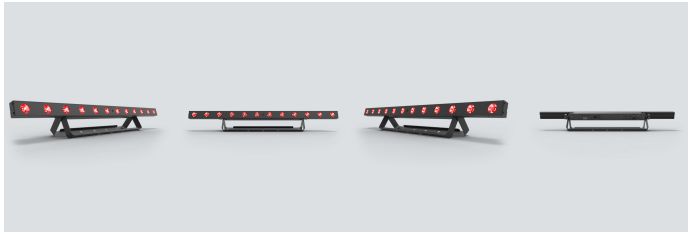

# COLORband T3BT

COLORband T3BT is a full-size linear wash light with built-in Bluetooth® wireless technology. With the BTair app (patent pending), COLORband T3BT can be controlled remotely from any smart phone or tablet without any additional hardware. Download [BTair](#) for free from your favorite online app store. COLORband T3BT has 12 tri-colored (RGB) LEDs and 3 zones of control to create amazing automated effects. Access built-in automated programs via optional [IRC-6](#) remote, Master/Slave or DMX. Compatible with [BTair](#).

# Highlights

- Full-size linear wash light with built-in Bluetooth® wireless technology
- Control directly from a smart phone or tablet without any additional hardware
- 3 zones of control create amazing automated effects
- Easily set static colors or automated programs with the optional [IRC-6](#) remote
- Save time running cables and extension cords by power linking multiple units
- Access built-in automated programs via [IRC-6](#) remote, Master/Slave or DMX
- Fits best in the [CHS-60](#) VIP Gear Bag
- Patent Pending

## Specifications

- DMX Channels: 3, 5 or 13
- DMX Connectors: 3-pin XLR
- Max Unobstructed Distance: 150 ft (45.7 m)
- Light Source: 12 LEDs (tri-color RGB), 2.5 W (1 A)
- Strobe Rate: 0 to 25 Hz
- PWM Frequency: 7.8 kHz
- Beam Angle: 42°
- Operating Frequency: 2.4GHz
- Coverage Angle: 70°
- Illuminance: 548 lux @ 2 m
- Power Linking: 15 units @ 120 V; 28 units @ 230 V
- Input Voltage: 100 to 240 VAC, 50/60 Hz (auto-ranging)
- Power and Current: 37 W, 0.5 A @ 120 V, 60 Hz  
36 W, 0.2 A @ 230 V, 50 Hz
- Weight: 6.6 lb (3 kg)
- Size: 39.3 x 3.8 x 5.5 in (1000 x 98 x 140 mm)
- Approvals: CE, FCC
- Optional Controllers: IRC-6
- Bluetooth® Version: 4.2