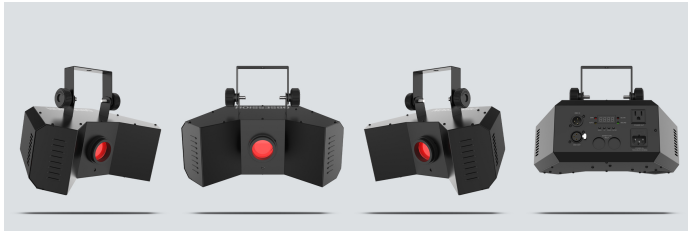

Obsession

Get obsessed with breathtaking mid-air effects from Obsession, the compact LED effect light that projects ever-changing, multicolored rotating gobos. Separate color and gobo wheels allow you to blanket the room with ever-changing patterns. Generate synchronized shows in Master/Slave mode with built-in automated programs or use other control options like stand-alone, or DMX modes, or optional [IRC-6 remote control](#). Power linking capabilities save time running cables. Obsession fits best in the [CHS-40 VIP Gear Bag](#).

Highlights

- Compact LED effect light projects multicolored rotating gobos
- Create mid-air effects and blanket the room with ever-changing patterns
- Separate color and gobo wheels allow for creative programming
- Generate a synchronized show in Master/Slave mode with built-in automated programs
- Compatible with IRC-6 for flexible control over all features
- Save time running cables and extension cords by power linking multiple units
- Multiple control options include stand-alone, DMX, IR or master/slave
- Fits best in the CHS-40 VIP Gear Bag

Specifications

- DMX Channels: 7
- DMX Connectors: 3-pin XLR
- Colors: 13 + white, split colors, continuous scroll at variable speeds
- Gobos: 14 (metal) + open, continuous scroll at variable speeds
- Light Source: 1 LED (cool white) 60 W, (2.25 A), 50,000 hours life expectancy
- Strobe Rate: 0 to 20 Hz
- PWM Frequency: 4 KHz
- Coverage Angle: 44°
- Power Linking: 8 units @ 120 V; 14 units @ 230 V
- Input Voltage: 100 to 240 VAC, 50/60 Hz (auto-ranging)
- Power and Current: 70 W, 1 A @ 120 V, 60 Hz
70 W, 0.5 A @ 230 V, 50 Hz
- Weight: 5.6 lb (2.6 kg)
- Size: 12.6 x 8.26 x 8.26 in (320 x 210 x 210 mm)
- Approvals: CE
- Optional Controllers: IRC-6

What's Included

- Obsession
- Power cord
- Quick Reference Guide