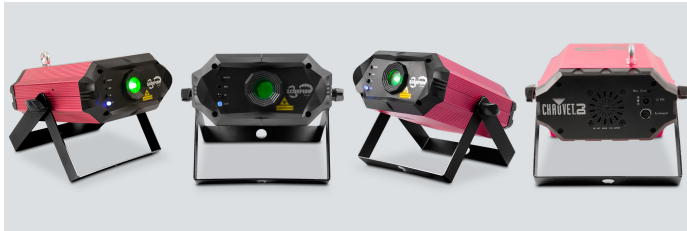

Scorpion Script

The Scorpion Script is a powerful, compact laser that displays custom patterns and text! It can be adjusted for large or small venues and looks great projecting on the wall or cutting through haze. Amaze the audience by rotating the built-in patterns and text or use the keyboard to create custom patterns and text, and then amaze the audience even more by rotating them! The Scorpion Script has its own wireless remote that recalls built-in, and custom, patterns and text. The Scorpion Script is small and light, fits in the CHS-25 VIP Gear Bag, and is a great way to bring your event to the next level.

Highlights

- Powerful compact green laser displays custom text and patterns
- Use the included keyboard to create custom text messages and apply different rotation effects
- Recall custom text and patterns wirelessly from the included IR remote
- Manual size adjustment perfect for venues, large and small
- Looks great with or without fog
- Amaze your audience with built-in automated and sound-activated programs
- Variance free and ready to use right out of the box
- Fits best in the CHS-25 VIP Gear Bag

Specifications

- Light Source: 532 nm/50 mW (green) laser diode
- Coverage Angle: 100°
- Input Voltage: 12 VDC, 2 A (external power supply: 100-240 VAC, 50/60 Hz)
- Power and Current: 10 W, 0.2 A @ 120 V, 60 Hz 9 W, 0.1 A @ 230 V, 50 Hz
- Weight: 2.2 lb (1 kg)
- Size: 7.2 x 7.3 x 6.5 in (183 x 185 x 165 mm)
- Approvals: CE, FDA
- : Classified per EN/IEC 60825-1:2007
- : Complies with FDA performance standards for laser products except for deviations pursuant to Laser Notice No. 50, dated June 24, 2007