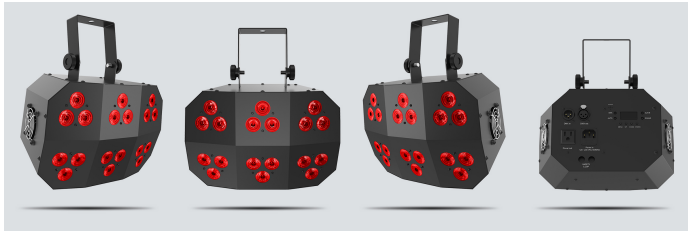

## Wash FX 2

Wash FX 2 is a multi-purpose effect light with 18 Quad-color (RGB+UV) LEDs that can be used as a regular wash light or eye-candy effect with 6 chasing zones. Powerful UV LEDs create a psychedelic blacklight effect and provide brilliant color-mixing capabilities. Wash FX 2 can be controlled with the [IRC6](#) wireless remote for wireless triggering or in stand-alone, DMX, IR or master/slave modes. Fits best in the [CHS-40](#) VIP Gear Bag.

# Highlights

- Multi-purpose effect light designed for mobile entertainers
- Use as a regular wash light or eye-candy effect with 6 chasing zones
- Powerful UV LEDs create a psychedelic blacklight effect
- Multiple control options include stand-alone, DMX, IR or master/slave
- Compatible with the [IRC6](#) wireless remote for wireless triggering
- Power linking saves time running cables
- Fits best in the [CHS-40](#) VIP Gear Bag

## Specifications

- DMX Channels: 3, 4, 8 or 28
- DMX Connectors: 3-pin XLR
- Light Source: 18 LEDs (quad-color RGB+UV) 6 W, 2 A, 50,000 hours life expectancy
- Strobe Rate: 0 to 25 Hz
- PWM Frequency: 78.126 Hz
- Beam Angle: 40 degrees
- Field Angle: 64 degrees
- Illuminance: 1,795 lux @ 2 m
- Power Linking: 6 units @ 120 V; 12 units @ 230 V
- Input Voltage: 100 to 240 VAC, 50/60 Hz (auto-ranging)
- Power and Current: 145 W, 1.3 A @ 120 V, 60 Hz  
141 W, 0.6 A @ 230 V, 50 Hz
- Weight: 5.8 lbs (2.6 kg)
- Size: 12.2 x 5.5 x 9 in (310 x 140 x 230 mm)
- Approvals: CE
- Optional Controllers: [IRC-6](#)