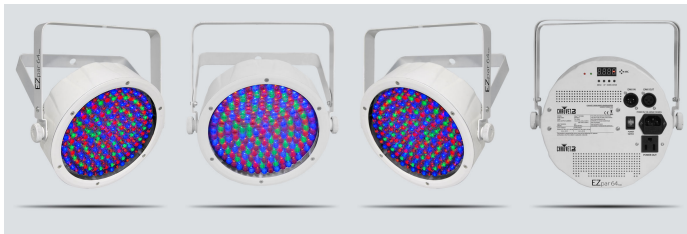

EZpar 64 RGBWA

EZpar 64 RGBWA is a battery-powered wash light designed to free the mobile entertainer from the hassle of running cables, and speed setup. The rechargeable lithium-ion battery lasts up to 20 hours on a single charge and powers all 180 red, green, blue, and amber LEDs to deliver stunning colors. Easily keep tab on the remaining charge using the visible battery-life indicator, and add a wireless D-Fi receiver to create a wireless solution.

Highlights

- Battery-operated, cable-free RGBA LED Par goes anywhere light is needed
- Rechargeable, lithium battery lasts up to 20 hours from a single charge
- Achieve rich colors and pastels using the amber LEDs
- Suitable for every event with either black or white housing
- Easily check the battery status with the built-in battery life indicator
- Convenient non-DMX wireless operation with the included IRC remote
- Saves time setting up and tearing down by eliminating the need for power cables
- Built-in automated and sound-activated programs via DMX, IRC remote or master/slave
- Easily transports in the CHS-25 VIP Gear Bag

Specifications

- DMX Channels: 4 or 8
- DMX Connectors: 3-pin XLR
- Light Source: 180 LEDs (39 red, 39 green, 51 blue, 51 amber) 0.25 W (20 mA), 100,000 hours life expectancy
- Strobe Rate: 0 to 22 Hz
- Beam Angle: 14°
- Field Angle: 23°
- Maximum Run Time: (all on): up to 8 hours (single color): up to 20 hours
- Recharge Time: 6 hours
- Illuminance: 1,325 lux @ 2 m
- Power Linking: 55 units @ 120 V, 85 units @ 230 V
- Input Voltage: 100 to 240 VAC, 50/60 Hz (auto-ranging)
- Power and Current: 33 W, 0.3 A @ 120 V, 60 Hz 35 W, 0.2 A @ 230 V, 50 Hz
- Weight: 4 lb (1.9 kg)
- Dimensions: 10.8 x 10.8 x 2.6 in (276 x 275 x 66 mm)
- Approvals: CE
- Included Controllers: IRC