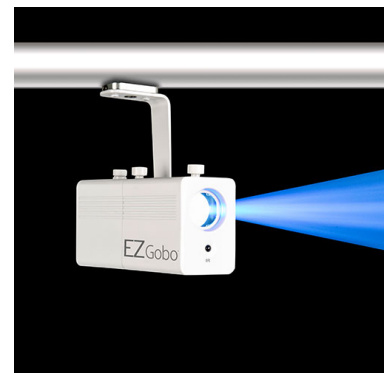

# EZGobo

EZGobo is a battery-powered LED gobo projector, that can project a custom image anywhere. Its magnetic base affixes to most metal surfaces, eliminating the need for clamps, and the scissor clip with eye loop easily attaches to drop ceiling supports, for quick setup and cable management. Wireless on/off operation is available with the included [IRC-6](#) remote, and you can easily print your own custom gobos on transparency film.

# Highlights

- Battery-powered LED gobo projector projects a custom image anywhere
- Manual zoom for short-throw or long-throw applications
- Includes 10 “Wedding-Ready” gobos perfect for adding romantic accents
- Magnetic base affixes to most metal surfaces, eliminating the need for clamps
- Scissor clip with eye loop easily attaches to drop ceiling supports, for quick setup and cable management
- Print your own custom gobos on transparency film
- Wireless on/off and dimming operation available with included IRC-6 remote

Scissor clip with eye loop easily attaches to drop ceiling supports, for quick setup and cable management

Magnetic base affixes to most metal surfaces, eliminating the need for clamps

Clamp it on pipe and truss

## Specifications

- Gobos: 10 (metal), interchangeable
- Light Source: 1 LED (cool white) 10 W, (1.4 A), 50,000 hours life expectancy
- PWM Frequency: 1.7 KHz
- Maximum Run Time: up to 5 hours
- Recharge Time: 4 hours
- Illuminance: (16°) 669 lux @ 2 m (31°) 207 lux @ 2 m
- Input Voltage: 8.4 VDC, 1 A (external power supply: 100 to 240 VAC, 50/60 Hz)
- Power and Current: 12 W, 0.2 A @ 120 V, 60 Hz 11 W, 0.1 A @ 230 V, 50 Hz
- Gobo Size: 25.8 mm outside, 18.6 mm image, 0.2 mm max thickness
- Zoom Angle: 16° to 31°
- Weight: 2.2 lb (1 kg)
- Size: 6.5 x 4.3 x 6.7 in (167 x 110 x 170 mm)
- Approvals: CE