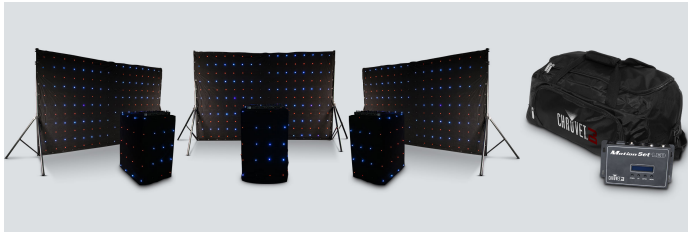

# MotionSet LED

MotionSet LED combines the popular 6.6 x 9.8ft (2 X 3m) [MotionDrape LED](#) and 4 x 6.6ft (1.22 x 2m) [MotionFaçade LED](#) into one sizzling package for the mobile entertainer. Now with only one controller, you can easily control and synchronize the two products and create one amazing presentation.

# Highlights

- Create a professional setup at any mobile event with this set that combines the 6.6 x 9.8 ft (2 x 3 m) LED Drape and the 4 x 6.6 ft (1.22 x 2 m) LED Façade
- Simplify setup, operation and synchronization using a single controller for both products
- Wow your audience with 30 built-in patterns including a multicolor rain effect and simulated equalizer pattern
- Trigger effects using built-in, sound-activation mode
- Easily select and activate your favorite programs with or without DMX 512 console
- Match the color scheme at any event with full RGB color-mixing capability
- Achieve full control over output with master dimmer capability
- Create customized looks using high-output, tri-color SMD LEDs and 8 channels of DMX control
- Mounts to truss and various stand applications using built-in grommets
- Manufactured from certified fire-retardant material (NFPA)
- Convenient storage and transport using the included carry bag
- Replace conventional front boards with the LED Façade by attaching it directly to your coffin case or rack with sewn-in Velcro™ fasteners

## Specifications

- DMX Channels: 8
- DMX Connectors: 3-pin XLR
- Light Source: (LED Drape): 176 LEDs (tri-color RGB) SMD, 50,000 hours life expectancy (LED Façade): 66 LEDs (tri-color RGB) SMD (20 mA), 50,000 hours life expectancy
- Input Voltage: 100 to 240 VAC, 50/60 Hz (auto-ranging)
- Power and Current: 49 W, 0.4 A @ 120 V, 60 Hz 57 W, 0.2 A @ 230 V, 50 Hz
- Weight: (Controller): 2.2 lb (1.1 kg) (Drapes): 13.7 lb (6.1 kg)
- Dimensions: (Controller): 5.3 x 9.6 x 2 in (135 x 243 x 50 mm) (LED Drape): 6.6 x 9.8 ft (2 x 3 m) (LED Façade): 4 x 6.6 ft (1.2 x 2 m)
- Approvals: CE, NFPA