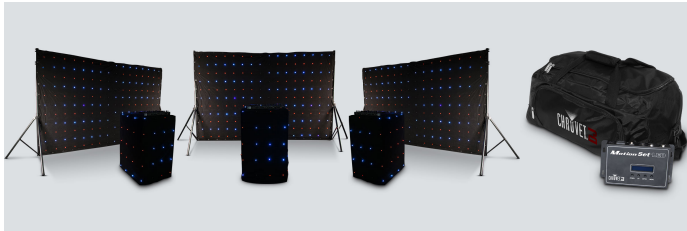

MotionSet LED

MotionSet LED combines the popular 6.6 x 9.8ft (2 X 3m) [MotionDrape LED](#) and 4 x 6.6ft (1.22 x 2m) [MotionFaçade LED](#) into one sizzling package for the mobile entertainer. Now with only one controller, you can easily control and synchronize the two products and create one amazing presentation.

Highlights

- Create a professional setup at any mobile event with this set that combines the 6.6 x 9.8 ft (2 x 3 m) LED Drape and the 4 x 6.6 ft (1.22 x 2 m) LED Façade
- Simplify setup, operation and synchronization using a single controller for both products
- Wow your audience with 30 built-in patterns including a multicolor rain effect and simulated equalizer pattern
- Trigger effects using built-in, sound-activation mode
- Easily select and activate your favorite programs with or without DMX 512 console
- Match the color scheme at any event with full RGB color-mixing capability
- Achieve full control over output with master dimmer capability
- Create customized looks using high-output, tri-color SMD LEDs and 8 channels of DMX control
- Mounts to truss and various stand applications using built-in grommets
- Manufactured from certified fire-retardant material (NFPA)
- Convenient storage and transport using the included carry bag
- Replace conventional front boards with the LED Façade by attaching it directly to your coffin case or rack with sewn-in Velcro™ fasteners

Specifications

- DMX Channels: 8
- DMX Connectors: 3-pin XLR
- Light Source: (LED Drape): 176 LEDs (tri-color RGB) SMD, 50,000 hours life expectancy (LED Façade): 66 LEDs (tri-color RGB) SMD (20 mA), 50,000 hours life expectancy
- Input Voltage: 100 to 240 VAC, 50/60 Hz (auto-ranging)
- Power and Current: 49 W, 0.4 A @ 120 V, 60 Hz 57 W, 0.2 A @ 230 V, 50 Hz
- Weight: (Controller): 2.2 lb (1.1 kg) (Drapes): 13.7 lb (6.1 kg)
- Dimensions: (Controller): 5.3 x 9.6 x 2 in (135 x 243 x 50 mm) (LED Drape): 6.6 x 9.8 ft (2 x 3 m) (LED Façade): 4 x 6.6 ft (1.2 x 2 m)
- Approvals: CE, NFPA