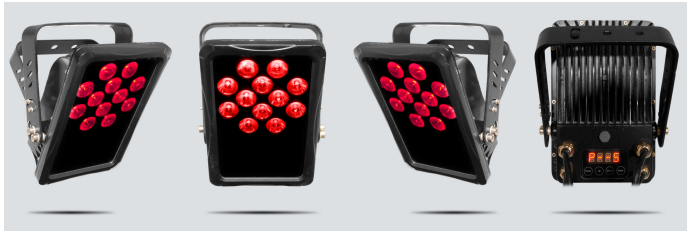

SlimPANEL Tri 12 IP

Designed for worry-free lighting at indoor and outdoor events, SlimPANEL Tri 12 IP provides vibrant, saturated color wherever it is needed. This IP65-rated fixture is at home in just about any environment and can withstand the strongest rainstorms without having to be covered or brought inside out of the elements. Powered by 12 tri-colored LEDs, SlimPANEL Tri 12 IP projects a smooth, even wash onto nearly any surface and almost completely eliminates multi-colored shadows.

Highlights

- Outdoor-rated, tri-color LED wash light designed for any temporary outdoor event
- Weatherproof fixture perfect for outdoor parties or behind wet bars
- Alleviate the rush to set up and tear down in the rain
- Innovative, touch-sensitive digital display
- Eliminate internal humidity and pressure with the integrated GORE® valve
- Reduce the need for extra extension cords with power and data linking outputs
- Robust housing repels water, snow, dirt, sand and salt for all-weather applications
- Flicker-free operation suitable for on-camera use
- Provides smooth and even coverage while nearly eliminating multicolored shadows
- Fits best in the CHS-40 VIP Gear Bag

Innovative, touch-sensitive digital display

Specifications

- DMX Channels: 3, 4, 5 or 9
- DMX Connectors: 3-pin XLR
- Light Source: 12 LEDs (tri-color RGB) 3 W (1,050 mA), 50,000 hours life expectancy
- Strobe Rate: 0 to 27 Hz
- PWM Frequency: 300 Hz
- Beam Angle: 20°
- Field Angle: 34°
- Illuminance: 3,576 lux @ 2 m
- IP Rating: IP65
- Power Linking: 19 units @ 120 V; 39 units @ 230 V
- Input Voltage: 100 to 240 VAC, 50/60 Hz (auto-ranging)
- Power and Current: 46 W, 0.4 A @ 120 V, 60 Hz 46 W, 0.2 A @ 230 V, 50 Hz
- Weight: 10.5 lb (4.8 kg)
- Size: 14 x 7 x 3.5 in (358 x 180 x 90 mm)
- Approvals: CE, MET
- Startup Temperature: -4 °F to 113 °F (-20 to 45) °C
- Operating Temperature: -22 °F to 113 °F (-30 to 45) °C